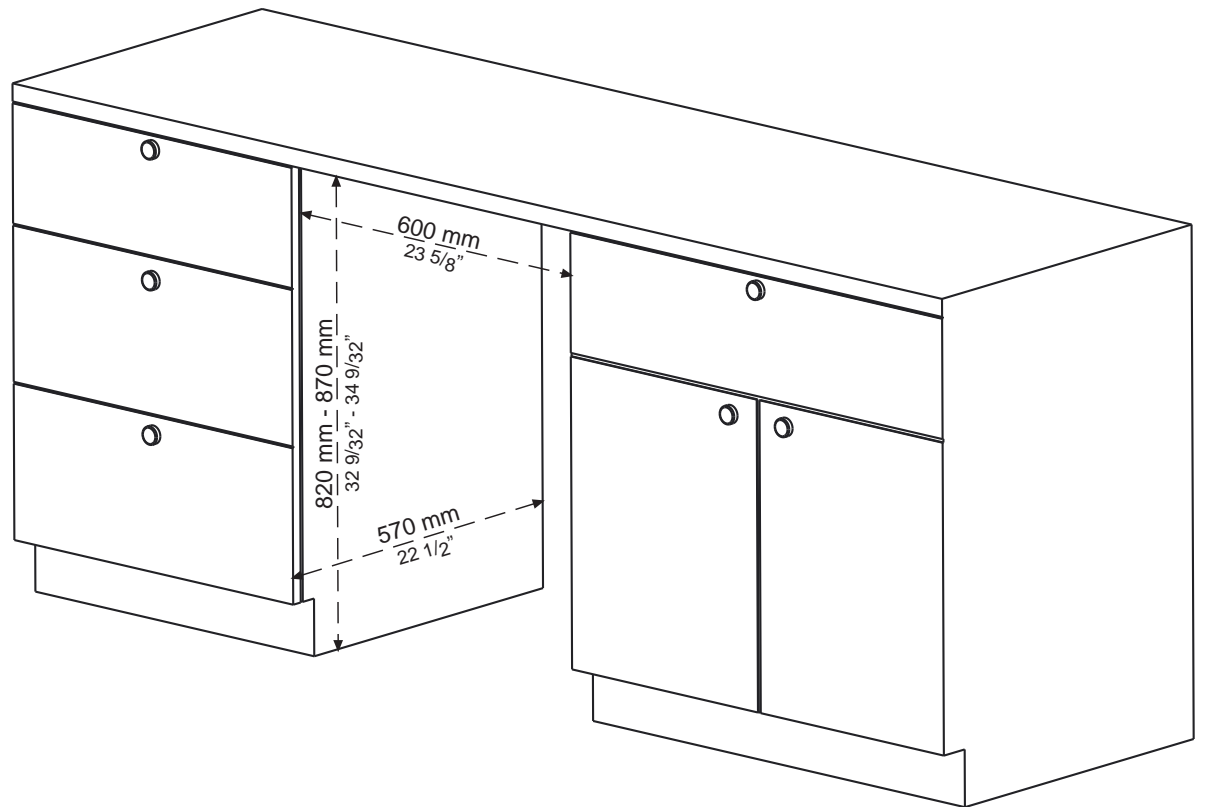

DISHWASHER INSTALLATION FOR CABINET

SEMI INTEGRATED STANDARD TUB - 60 CM (24")

FULLY INTEGRATED STANDARD TUB - 60 CM (24")