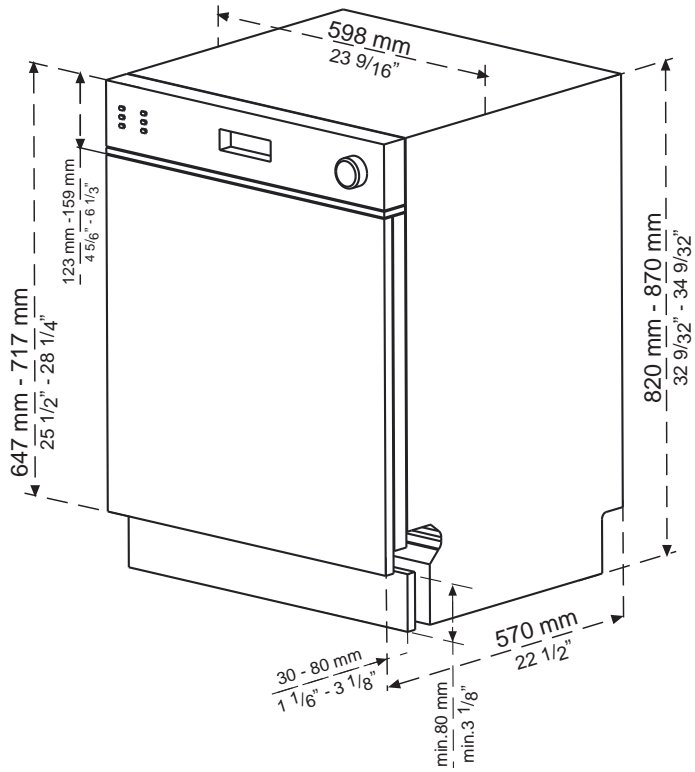

DISHWASHER INSTALLATION FOR CABINET

SEMI INTEGRATED STANDARD TUB - 60 CM (24")

FULLY INTEGRATED STANDARD TUB - 60 CM (24")